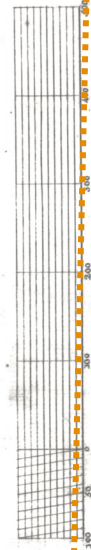

Fort Erie Museum Services Presents

MARCH 17, 2013

1-4 P.M.

FORT ERIE HISTORICAL MUSEUM
402 RIDGE ROAD, RIDGEWAY

905-894-5322

ADMISSION BY
DONATION

Documenting the War of 1812

Database Launch

Visit with our research team and
discover online resources.

Sir Roger Hale Sheaffe Artifacts
Painting by Canadian Artist Wayne Clarkson
©1812.1.27 Courtesy of Canadian Art Cards

- Try on reproduction period costume including Major-General Sir Roger Hale Sheaffe's uniform on loan for one day only.
- Visit the exhibits: *Friend, Foe, FIRE!* and *Regency Clothing*.
- Bring a camera and make history!